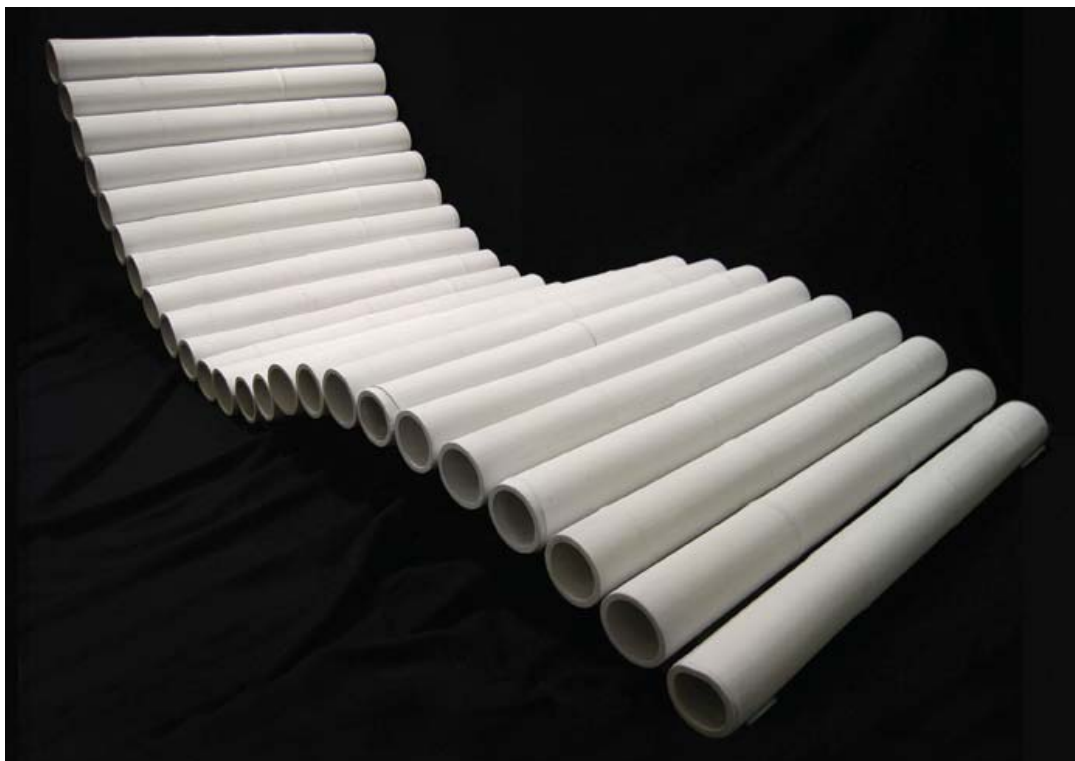

A DESTRA
Stephen Procter
Stendibiancheria
 a cavalletto

IN BASSO A DESTRA
Kent Gration
Lucille Chaise
 Lounge

SOTTO
Kent Gration
Abbott Lamp

A DESTRA
Brian Steendyk
Scot

IN BASSO A DESTRA
Stephen Procter
Fold Flat Wall

A SINISTRA
Brodie Neill
E-Turn Seat

SOPRA
Kent Gration
Costello Seat

A DESTRA
Ross Didier
Caterpillar Stools
 and Bar Table