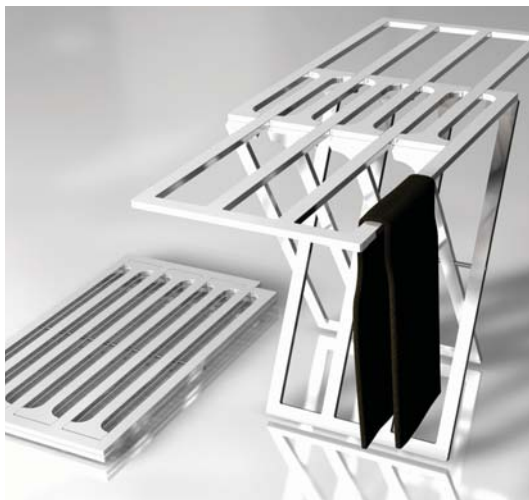

A DESTRA
Stephen Procter
Stendibiancheria
 a cavalletto

IN BASSO A DESTRA
Kent Gration
Lucille Chaise
 Lounge

SOTTO
Kent Gration
Abbott Lamp

A DESTRA
Brian Steendyk
Scot

IN BASSO A DESTRA
Stephen Procter
Fold Flat Wall

A SINISTRA
Brodie Neill
E-Turn Seat

SOPRA
Kent Gration
Costello Seat

A DESTRA
Ross Didier
Caterpillar Stools
 and Bar Table